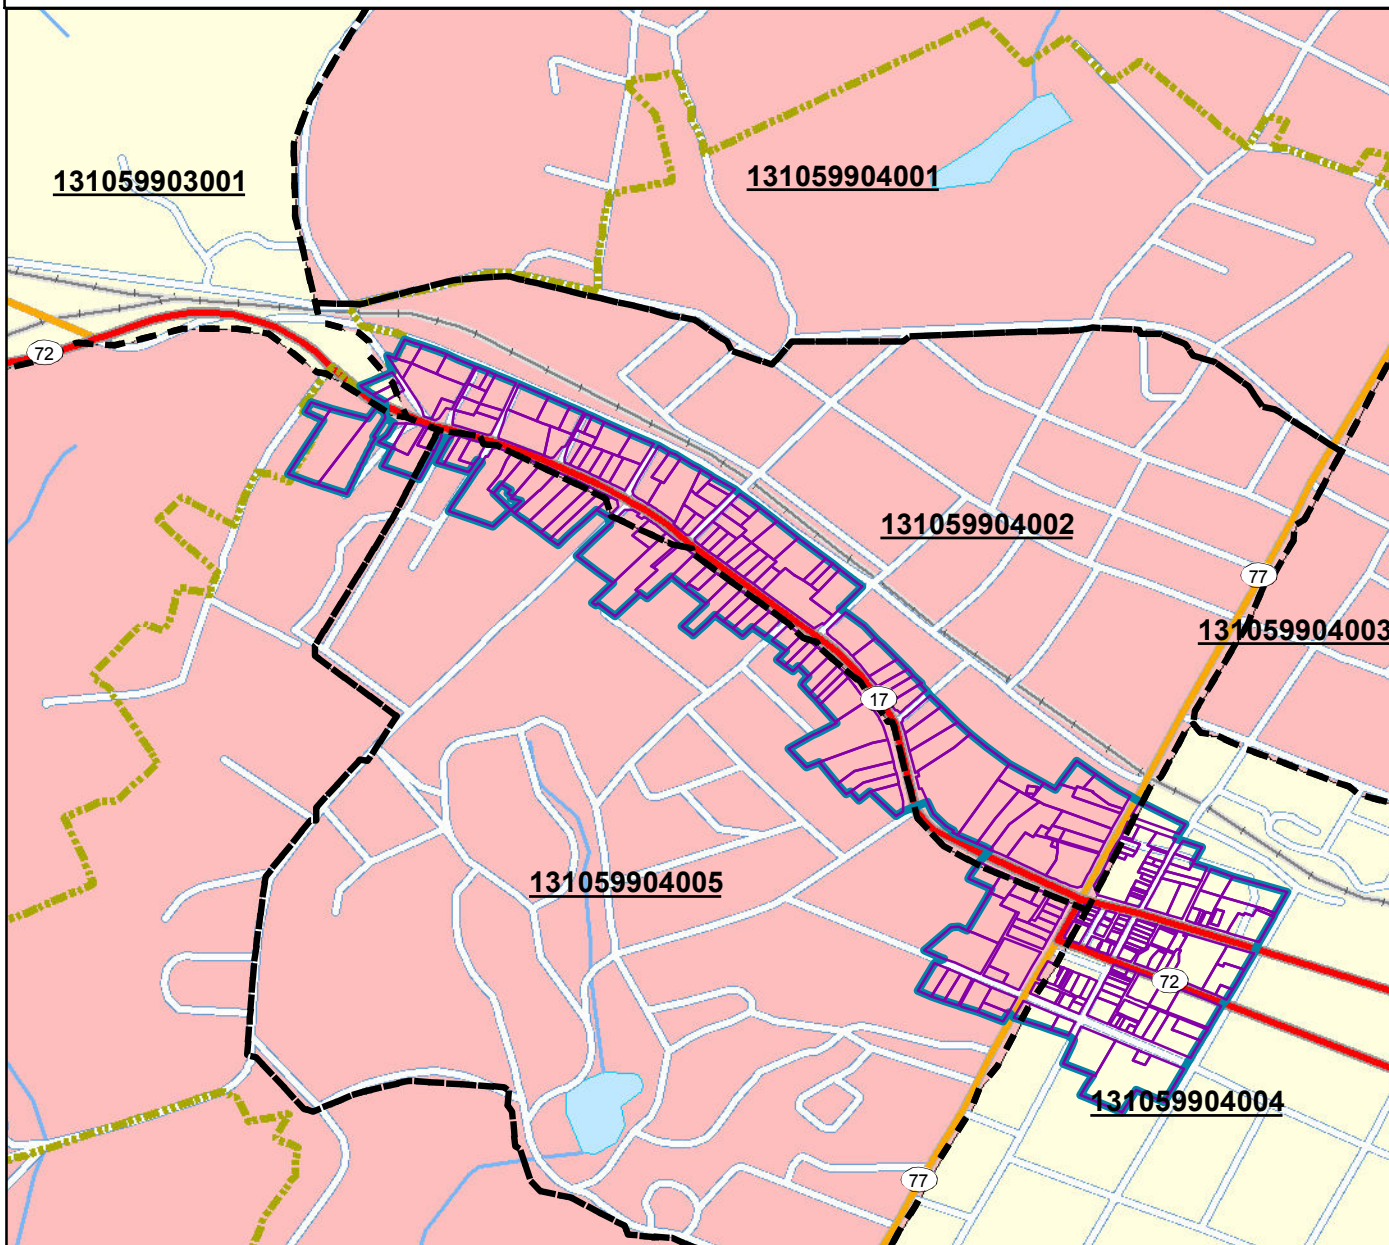

Official Opportunity Zone map for - City of Elberton

131059903002

131059905005

Legend

- Opportunity zone
- Parcels
- Redevelopment Area
- City Boundary
- 0% - 14.9%
- 15.0% - 100%
- Adjacent block group

The user knowingly waives any and all claims for damages and under no circumstances shall DCA or its representatives be held responsible for any costs, expenses, damages or injuries, including special or incidental or consequential damages to any person(s) or property that arises from the use of the information provided.